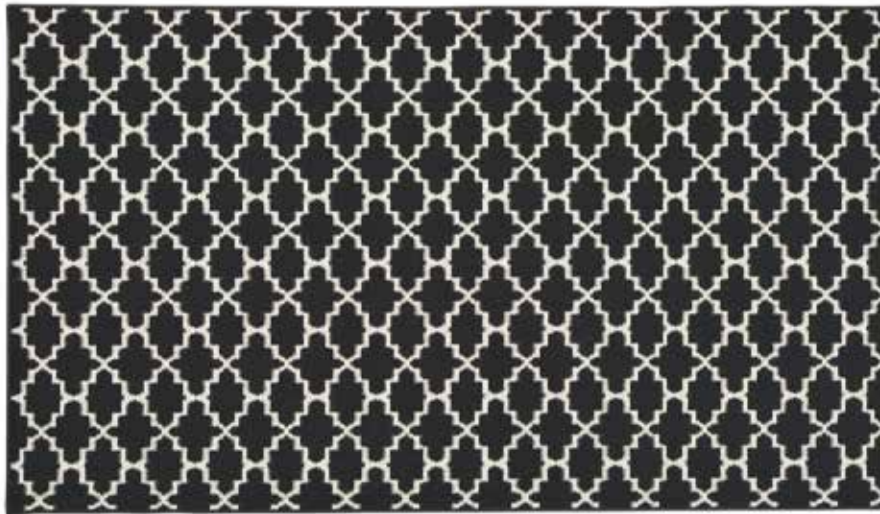

63" W x 87" D x 0.31" H

\$20.00
REG \$59
1 ONLY

R404962 - Wittson

5' x 7'

The modern design of this area rug is sure to make a bold statement in any room. By alternating the pattern flow from low to high, the weavers have created a work of art alive with texture. Shades of beige and gray are blended to produce an abstract-yet-tranquil feel underfoot.

Made of heat-set polypropylene
Machine woven
12mm pile
Backed with jute
Spot clean only
Rug pad recommended
Imported

\$30.00
REG \$89
1 ONLY

R405322 - Saraland

5' x 7'

The traditional ornamental motif of this faux faded medallion rug melds timeless vintage design with modern style. Boasting subdued hues of gold, blue, beige and gray, the low-pile rug adds a touch of exquisite artistry to any room in your living space.

Made of polyester
Machine woven
7mm pile
Cotton backing
Spot clean only
Rug pad recommended
Imported

\$50.00
REG \$109
2 ONLY

R402122 - Nathanael
5' x 7'

\$20.00
REG \$52
1 ONLY

R403182 - Jariath
5' x 7'

\$15.00
REG \$49
2 ONLY